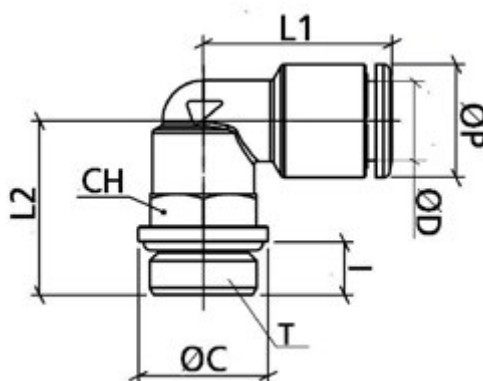

# Data Sheet

Article number: 589OTRL10G03

Description: Metal Push-in fitting, elbow- Ø10 /G 3/8", w. o-ring  
Type: OTRL10G03, Nickel plated brass

## Measures

= 10  
= G3/8"  
= 16  
= 20  
= 7.5  
= 26  
= 26  
= 16

Weight = 43.5